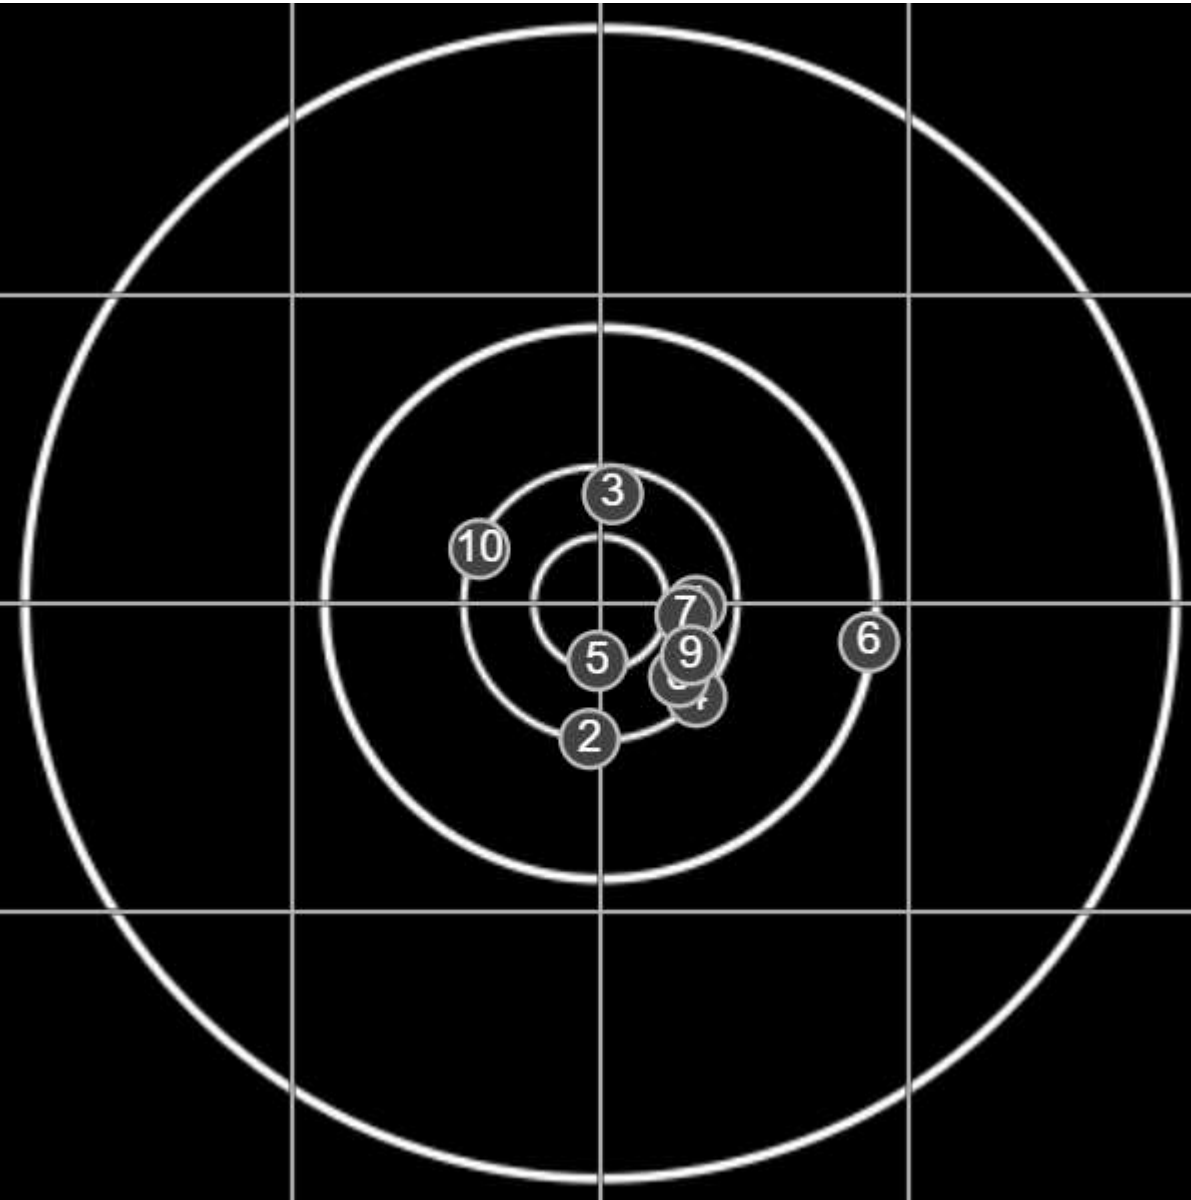

#	fps	score
10	2160	6
9	2139	6
8	2174	6
7	2178	6
6	2171	5
5	2152	X
4	2179	6
3	2176	6
2	2145	6
1	2113	6